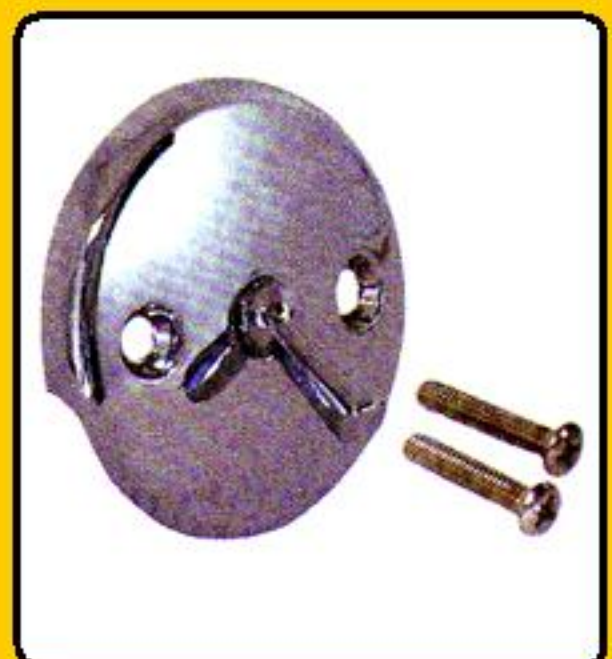

## TRIP LEVER FACE PLATE

- 58-05000 Trip Lever Face Plate
- 58-05005 Trip Lever Face Plate and 2 Bolts
- 58-05200 Price Pfister Trip Lever Face Plate
- 58-05205 Price Pfister Trip Lever Face Plate and 2 Bolts

## BOLT FOR TRIP PLATE

- 58-05001

## BLANK TRIP PLATE COVER-2 HOLE

- 58-10000

## SHOWER STALL BODY

- 58-06000 3-5/8" centers