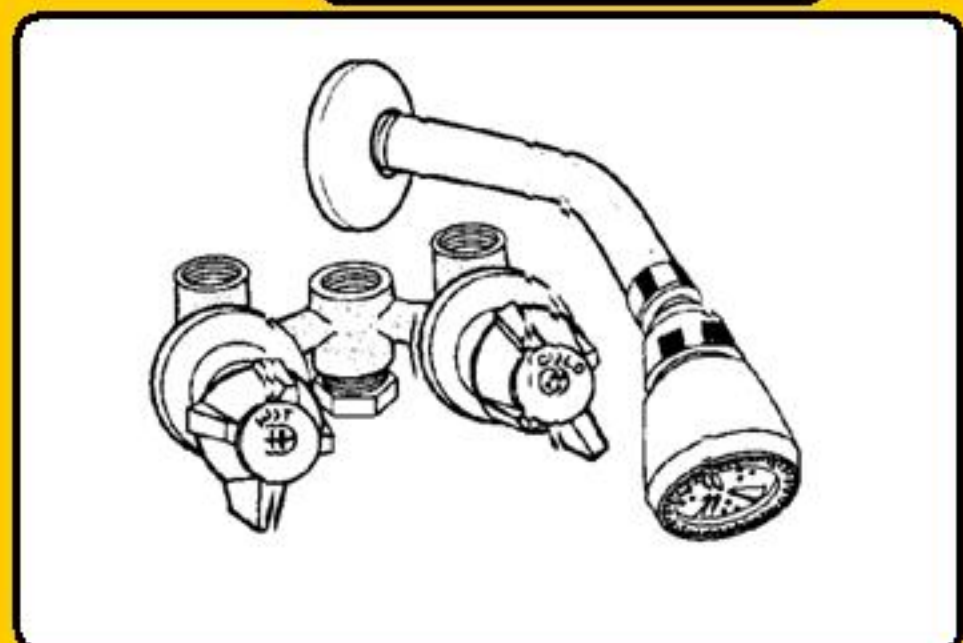

SHOWER STALL BODY KIT

- 58-06500 3-5/8" centers, head, arm, esc